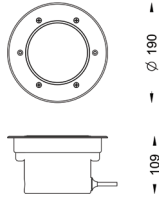

Volcano Maxx

18500000112 0 00
 15W 1375lm 6000K
 Cut Off Angle : 12°
 Led Color Optics Finish
 C 6000K 12° W White
 N 4000K 24° B Black
 W 3000K 36° S Silver

18500000212 0 00
 26W 2250lm 6000K
 Cut Off Angle : 12°
 Led Color Optics Finish
 C 6000K 12° W White
 N 4000K 24° B Black
 W 3000K 36° S Silver

▲ Dia 190
Circular Flange

▲ Dia 190X190
Square Flange

- Inground directional up light for LED for mounting into concrete surface
- Available as walkover, drive over and under water application
- Construction - outer housing in aluminium with pre drilled holes for water drainage, inner casing in electropolished SS-304 to give long life & top flange in electropolished in SS-304/SS-316
- Double silicone gasket for moisture protection

- Rubber H07RNF cable length for IP-67 = 1mtr, for IP-68 = 3mtr with gland
- Additional cable length to be ordered separately
- Wire for mains supply cable 3c×1.5mm²
- IP-68 fast connector integrated for cable O.D. 6-10mm
- Reiz Electronic LED driver constant current remote, THD<10% PF>0.95
- LED CRI : 85