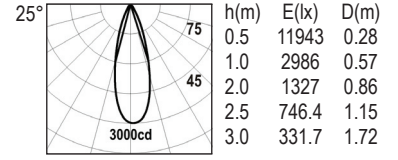

Volcano Maxx

18500000112 0 00
 15W 1375lm 6000K
 Cut Off Angle : 12°
 Led Color Optics Finish
 C 6000K 12° W White
 N 4000K 24° B Black
 W 3000K 36° S Silver

18500000212 0 00
 26W 2250lm 6000K
 Cut Off Angle : 12°
 Led Color Optics Finish
 C 6000K 12° W White
 N 4000K 24° B Black
 W 3000K 36° S Silver

▲ Dia 190
Circular Flange

▲ Dia 190X190
Square Flange

- Inground directional up light for LED for mounting into concrete surface
- Available as walkover, drive over and under water application
- Construction - outer housing in aluminium with pre drilled holes for water drainage, inner casing in electropolished SS-304 to give long life & top flange in electropolished in SS-304/SS-316
- Double silicone gasket for moisture protection

- Rubber H07RNF cable length for IP-67 = 1mtr, for IP-68 = 3mtr with gland
- Additional cable length to be ordered separately
- Wire for mains supply cable 3c×1.5mm²
- IP-68 fast connector integrated for cable O.D. 6-10mm
- Reiz Electronic LED driver constant current remote, THD<10% PF>0.95
- LED CRI : 85