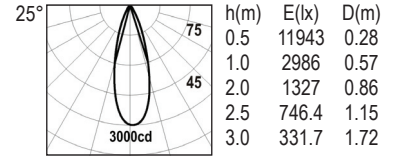

Volcano Maxx

18500000112 0 00
 15W 1375lm 6000K
 Cut Off Angle : 12°
 Led Color Optics Finish
 C 6000K 12° W White
 N 4000K 24° B Black
 W 3000K 36° S Silver

18500000212 0 00
 26W 2250lm 6000K
 Cut Off Angle : 12°
 Led Color Optics Finish
 C 6000K 12° W White
 N 4000K 24° B Black
 W 3000K 36° S Silver

▲ Dia 190
Circular Flange

▲ Dia 190X190
Square Flange

- Inground directional up light for LED for mounting into concrete surface
- Available as walkover, drive over and under water application
- Construction - outer housing in aluminium with pre drilled holes for water drainage, inner casing in electropolished SS-304 to give long life & top flange in electropolished in SS-304/SS-316
- Double silicone gasket for moisture protection

- Rubber H07RNF cable length for IP-67 = 1mtr, for IP-68 = 3mtr with gland
- Additional cable length to be ordered separately
- Wire for mains supply cable 3c×1.5mm²
- IP-68 fast connector integrated for cable O.D. 6-10mm
- Reiz Electronic LED driver constant current remote, THD<10% PF>0.95
- LED CRI : 85